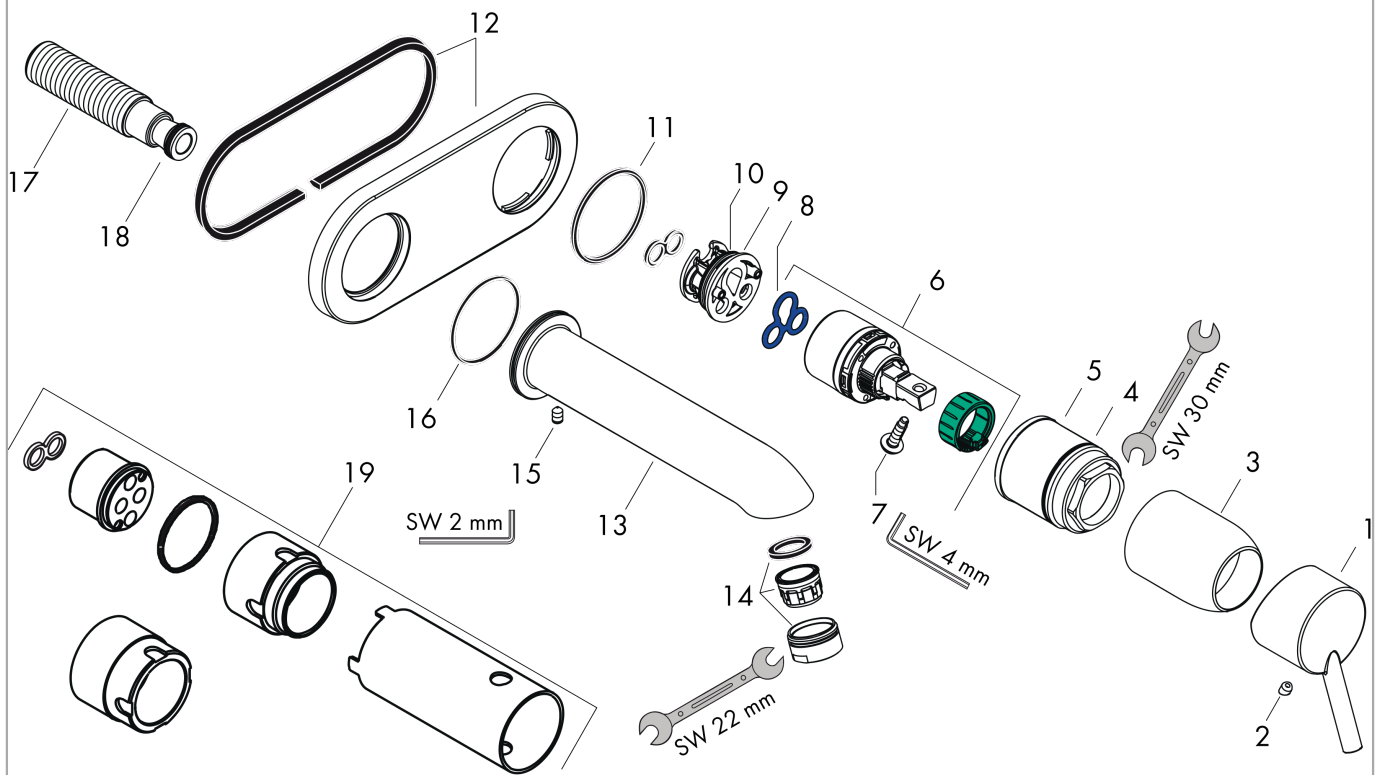

Talis

Single lever basin mixer for concealed installation wall-mounted with spout 16.5 cm

Surfaces: **Chrome** Article Number: **31618000**

Description

product features

- projection 165 mm
- normal spray
- flow rate at 3 bar: 5 l/min
- ceramic cartridge
- temperature limitation adjustable
- suitable for continuous flow water heaters
- connection dimension: DN15
- handle can be positioned on the right or left, depends on the basic set installation
- P-IX 18117/IO
- Watermark Mixers WMKA 0149
- ETA VA 1.42/20324
- WRAS 1702034
- WRAS 1702034
- KCW-2018-0161_WTM
- SINTEF 3114

Single lever basin mixer for concealed installation wall-mounted with spout 16.5 cm

Surfaces: **Chrome** Article Number: **31618000**

Installation examples

Talis

Single lever basin mixer for concealed installation wall-mounted with spout 16.5 cm

Surfaces: **Chrome** Article Number: **31618000**

Exploded Drawing

Year of production: >04/10

Talis

Single lever basin mixer for concealed installation wall-mounted with spout 16.5 cm

Surfaces: **Chrome** Article Number: **31618000**

Spare part list

Year of production: >04/10

Pos.	Description	Article Number	PC	PU
1	handle	32096000	10	1
2	screw cover	96338000	1	1
3	sleeve	98790000	8	1
4	O-ring 39x1,5	98400000	1	1
5	nut	95622000	9	1
6	cartridge, assy	92730000	11	1
7	locking screw for handle	95140000	2	1
8	seal	95008000	3	1
9	adapter for cartridge	95779000	5	1
10	O-ring 26x2	98147000	1	1
11	O-ring 43x3	98418000	1	1
12	escutcheon	95623000	10	1
13	spout 165 mm	95624000	14	1
14	aerator M24x1 (5 l/min)	13185000	98	1
15	hollow set screw M5x8	92851000	1	1
16	O-ring 41x2	98212000	1	1
17	connecting thread G½	95626000	10	1
18	O-ring 13x2	98128000	1	1
19	extension set 25 mm for 13622180	31971000	98	1
a	base body	13622180	98	1