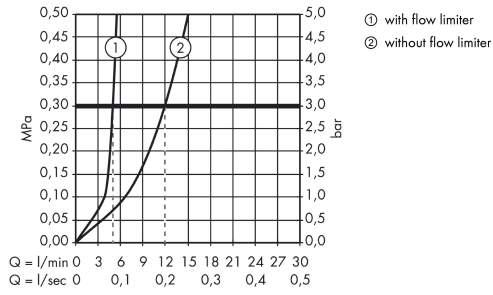

Talis

Single lever basin mixer for concealed installation wall-mounted with spout 16.5 cm

Surfaces: **Chrome** Article Number: **31618000**

Description

product features

- projection 165 mm
- normal spray
- flow rate at 3 bar: 5 l/min
- ceramic cartridge
- temperature limitation adjustable
- suitable for continuous flow water heaters
- connection dimension: DN15
- handle can be positioned on the right or left, depends on the basic set installation
- P-IX 18117/IO
- Watermark Mixers WMKA 0149
- ETA VA 1.42/20324
- WRAS 1702034
- WRAS 1702034
- KCW-2018-0161_WTM
- SINTEF 3114

Technology

Product image

Scale drawing

Talis

Single lever basin mixer for concealed installation wall-mounted with spout 16.5 cm

Surfaces: **Chrome** Article Number: **31618000**

Flowchart

Talis