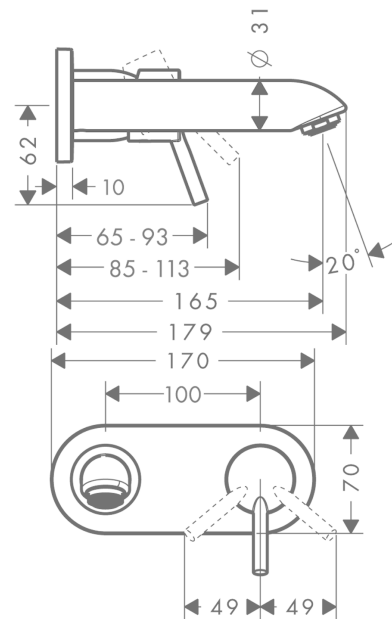

Talis

Single lever basin mixer for concealed installation wall-mounted with spout 16.5 cm

Surfaces: **Chrome** Article Number: **31618000**

Description

product features

- projection 165 mm
- normal spray
- flow rate at 3 bar: 5 l/min
- ceramic cartridge
- temperature limitation adjustable
- suitable for continuous flow water heaters
- connection dimension: DN15
- handle can be positioned on the right or left, depends on the basic set installation
- P-IX 18117/IO
- Watermark Mixers WMKA 0149
- ETA VA 1.42/20324
- WRAS 1702034
- WRAS 1702034
- KCW-2018-0161_WTM
- SINTEF 3114

Technology

Product image

Scale drawing

Talis

Single lever basin mixer for concealed installation wall-mounted with spout 16.5 cm

Surfaces: **Chrome** Article Number: **31618000**

Flowchart

Talis

Single lever basin mixer for concealed installation wall-mounted with spout 16.5 cm

Surfaces: **Chrome** Article Number: **31618000**

Installation examples

Talis

Single lever basin mixer for concealed installation wall-mounted with spout 16.5 cm

Spare part list

Year of production: >04/10

Pos.	Description	Article Number	PC	PU
1	handle	32096000	10	1
2	screw cover	96338000	1	1
3	sleeve	98790000	8	1
4	O-ring 39x1,5	98400000	1	1
5	nut	95622000	9	1
6	cartridge, assy	92730000	11	1
7	locking screw for handle	95140000	2	1
8	seal	95008000	3	1
9	adapter for cartridge	95779000	5	1
10	O-ring 26x2	98147000	1	1
11	O-ring 43x3	98418000	1	1
12	escutcheon	95623000	10	1
13	spout 165 mm	95624000	14	1
14	aerator M24x1 (5 l/min)	13185000	98	1
15	hollow set screw M5x8	92851000	1	1
16	O-ring 41x2	98212000	1	1
17	connecting thread G½	95626000	10	1
18	O-ring 13x2	98128000	1	1
19	extension set 25 mm for 13622180	31971000	98	1
a	base body	13622180	98	1