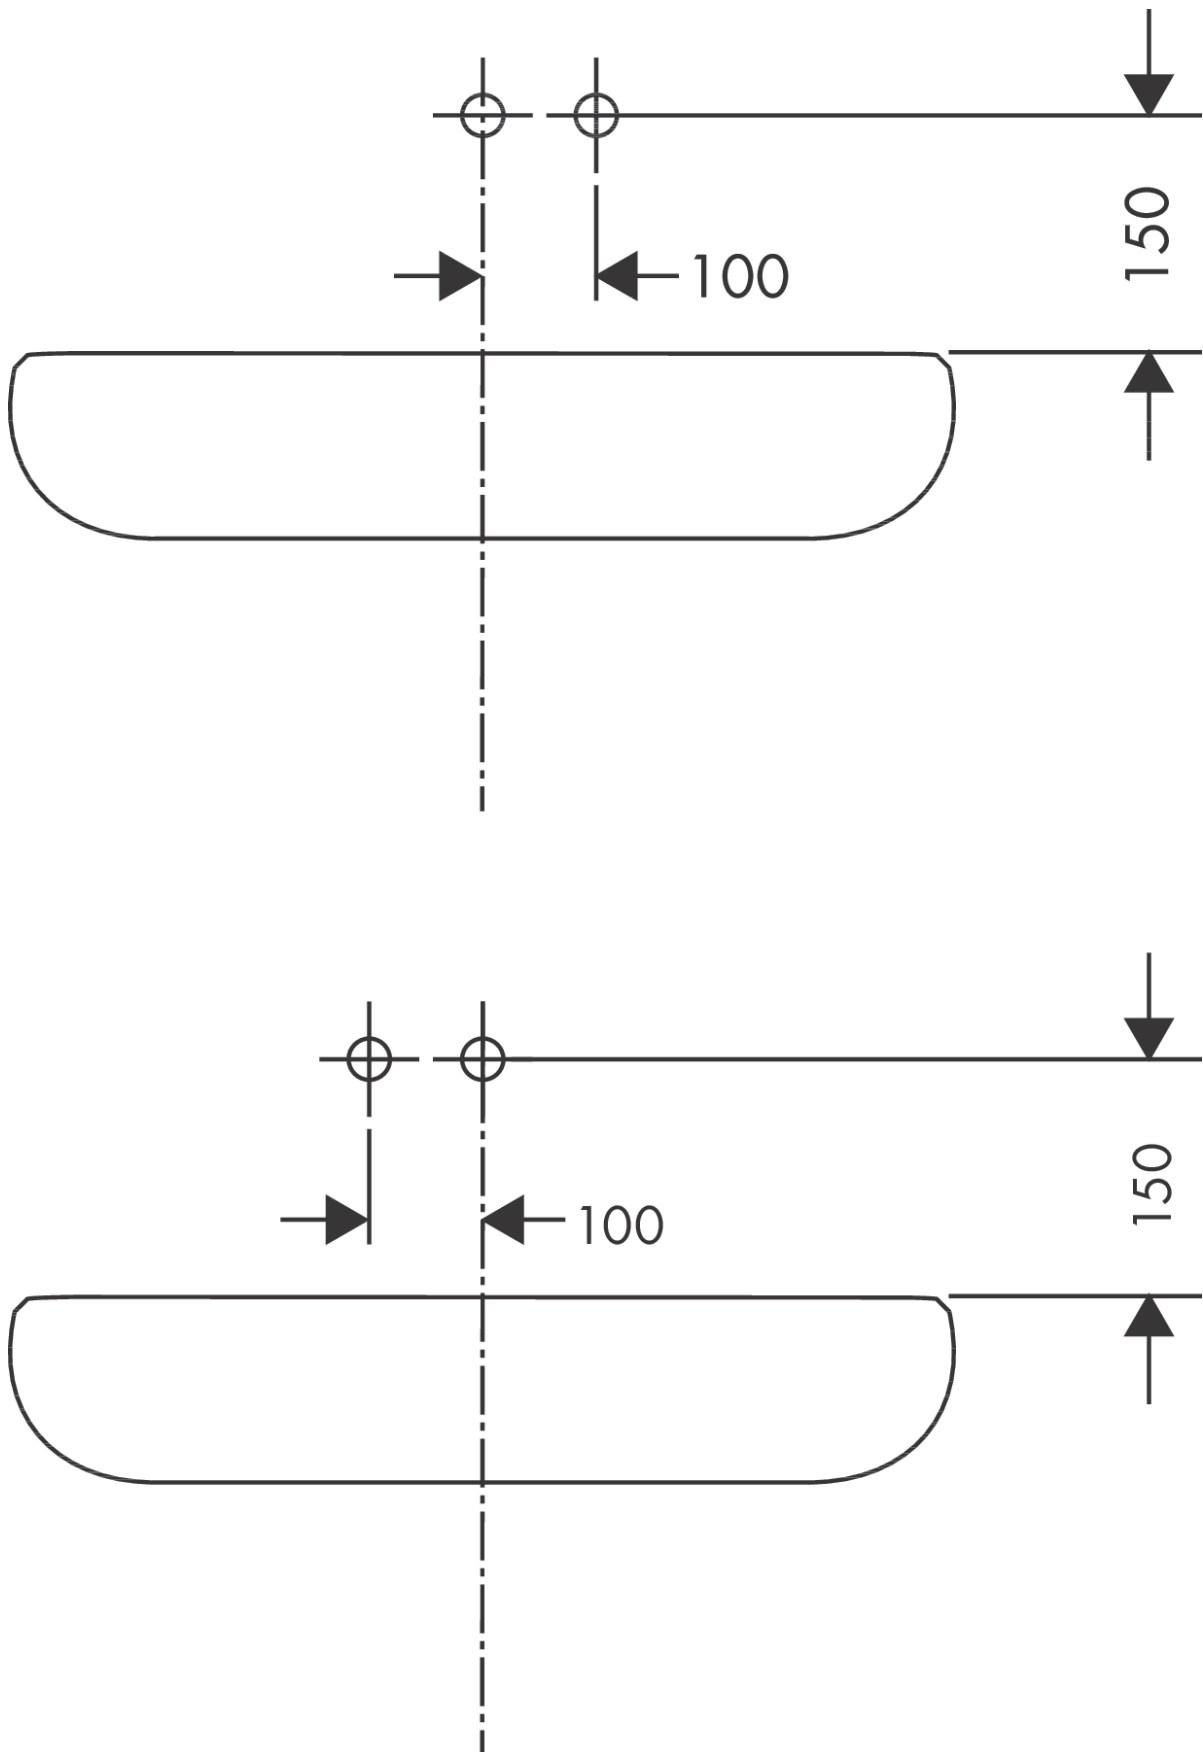

Talis

Single lever basin mixer for concealed installation wall-mounted with spout 16.5 cm

Surfaces: **Chrome** Article Number: **31618000**

Description

product features

- projection 165 mm
- normal spray
- flow rate at 3 bar: 5 l/min
- ceramic cartridge
- temperature limitation adjustable
- suitable for continuous flow water heaters
- connection dimension: DN15
- handle can be positioned on the right or left, depends on the basic set installation
- P-IX 18117/IO
- Watermark Mixers WMKA 0149
- ETA VA 1.42/20324
- WRAS 1702034
- WRAS 1702034
- KCW-2018-0161_WTM
- SINTEF 3114

Technology

Product image

Scale drawing

Talis

Single lever basin mixer for concealed installation wall-mounted with spout 16.5 cm

Surfaces: **Chrome** Article Number: **31618000**

Flowchart

Talis

Single lever basin mixer for concealed installation wall-mounted with spout 16.5 cm

Surfaces: **Chrome** Article Number: **31618000**

Installation examples

Talis

Single lever basin mixer for concealed installation wall-mounted with spout 16.5 cm

Spare part list

Year of production: >04/10

Pos.	Description	Article Number	PC	PU
1	handle	32096000	10	1
2	screw cover	96338000	1	1
3	sleeve	98790000	8	1
4	O-ring 39x1,5	98400000	1	1
5	nut	95622000	9	1
6	cartridge, assy	92730000	11	1
7	locking screw for handle	95140000	2	1
8	seal	95008000	3	1
9	adapter for cartridge	95779000	5	1
10	O-ring 26x2	98147000	1	1
11	O-ring 43x3	98418000	1	1
12	escutcheon	95623000	10	1
13	spout 165 mm	95624000	14	1
14	aerator M24x1 (5 l/min)	13185000	98	1
15	hollow set screw M5x8	92851000	1	1
16	O-ring 41x2	98212000	1	1
17	connecting thread G½	95626000	10	1
18	O-ring 13x2	98128000	1	1
19	extension set 25 mm for 13622180	31971000	98	1
a	base body	13622180	98	1